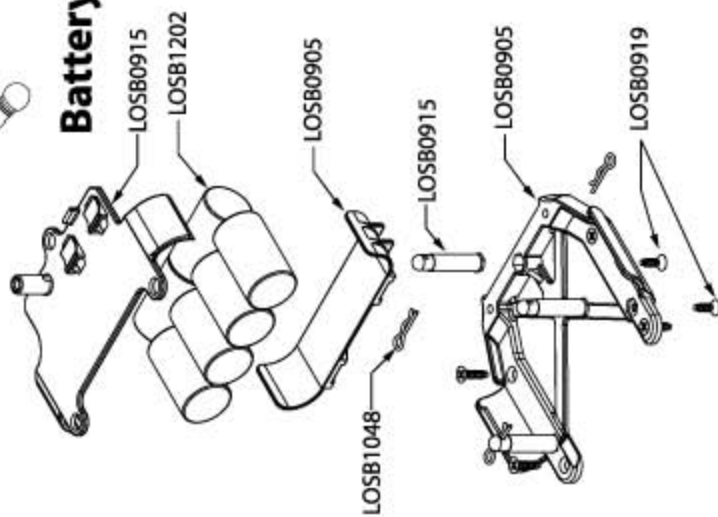

OPTIONAL PARTS

LOS0834	370 Motor Heat Sink Set (2)	\$14.99
LOS0836	"Insane" Option Motor Set (2)	\$59.99
LOS0837	"Insane" Options Motor (1)	\$31.99
LOS0838	Dual Motor Conversion Raminator/Rammunition.....	\$18.99
LOS0902	Carbon Fiber Upper Chassis Plate Set	\$39.99
LOS0903	Carbon Fiber Lower Chassis Plate Set	\$34.99
LOS0904C	Chassis Side Rails, Chrome.....	\$8.50
LOS0911C	FR/R Bumper Set, Chrome	\$5.00
LOS0926	Sway Bar Set (Mini-LST)	\$6.50
LOS0941	Fr/R Metal Diff Gear & Housing Set	\$13.99
LOS0945	Aluminum Wheel Hex & Pin Set (4)	\$11.00
LOS0955	FR/R Springs, Soft: White (4)	\$5.00
LOS0956	FR/R Springs, Firm: Blue (4)	\$5.00
LOS0960	Shock Body and ADJ. Set, Alum, Red (4).....	\$21.99
LOS0961	Shock Shaft Set, Ti-Ni (4).....	\$13.99
LOS0972	24T Pinion Gear Set (2) - 370 Motor	\$5.00
LOS0973	25T Pinion Gear Set (2) - 370 Motor	\$5.00
LOS0980	Monster Truck Wheels (Chrome)(4)MRAM,MLST/2	\$13.99
LOS1244	CV-Driveshaft Set (Pr).....	\$19.99
LOS1250	Viscous Diff Conversion Set (2)	\$68.99
LOS1374	1/18th Raminator Painted Body w/Stickers	\$19.99

Servo/Steering Assembly

Battery Tray

Main Chassis

Rear Suspension

Front Suspension

Shock Assembly

Pinion, Spur Gear Slipper Assembly

Center Gear Box Assembly