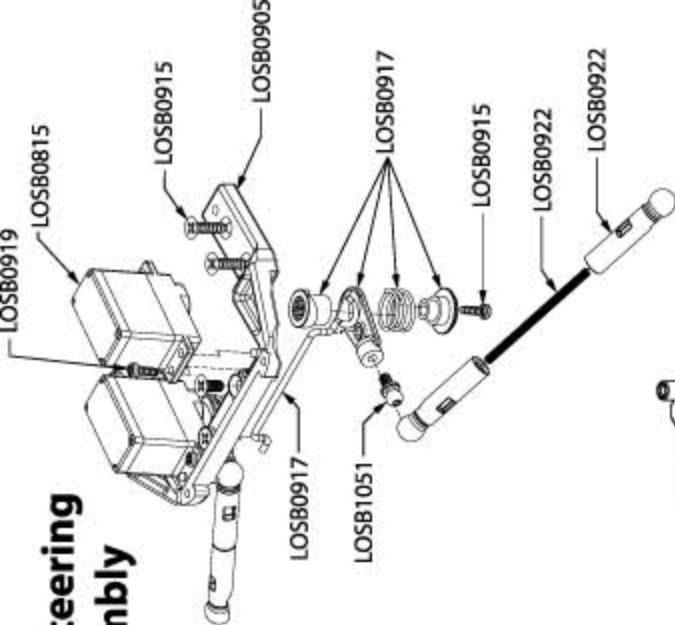

Servo/Steering Assembly