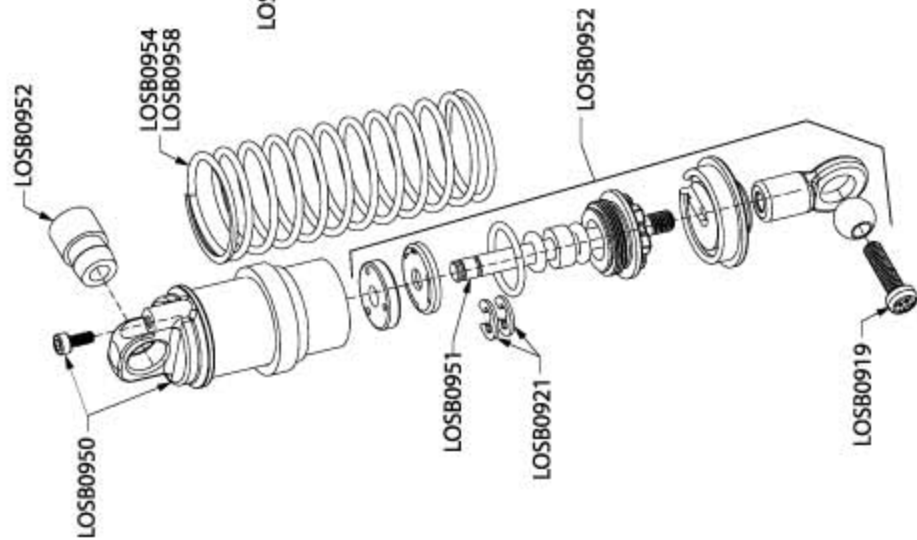

OPTIONAL PARTS

LOS0834	370 Motor Heat Sink Set (2)	\$14.99
LOS0836	"Insane" Option Motor Set (2)	\$59.99
LOS0837	"Insane" Options Motor (1)	\$31.99
LOS0838	Dual Motor Conversion Raminator/Rammunition.....	\$18.99
LOS0902	Carbon Fiber Upper Chassis Plate Set	\$39.99
LOS0903	Carbon Fiber Lower Chassis Plate Set	\$34.99
LOS0904C	Chassis Side Rails, Chrome.....	\$8.50
LOS0911C	FR/R Bumper Set, Chrome	\$5.00
LOS0926	Sway Bar Set (Mini-LST)	\$6.50
LOS0941	Fr/R Metal Diff Gear & Housing Set	\$13.99
LOS0945	Aluminum Wheel Hex & Pin Set (4)	\$11.00
LOS0955	FR/R Springs, Soft: White (4)	\$5.00
LOS0956	FR/R Springs, Firm: Blue (4)	\$5.00
LOS0960	Shock Body and ADJ. Set, Alum, Red (4).....	\$21.99
LOS0961	Shock Shaft Set, Ti-Ni (4).....	\$13.99
LOS0972	24T Pinion Gear Set (2) - 370 Motor	\$5.00
LOS0973	25T Pinion Gear Set (2) - 370 Motor	\$5.00
LOS0980	Monster Truck Wheels (Chrome)(4)MRAM,MLST/2	\$13.99
LOS1244	CV-Driveshaft Set (Pr).....	\$19.99
LOS1250	Viscous Diff Conversion Set (2)	\$68.99
LOS1374	1/18th Raminator Painted Body w/Stickers	\$19.99

Servo/Steering Assembly

Battery Tray

Main Chassis

Rear Suspension

Front Suspension

Shock Assembly

Pinion, Spur Gear Slipper Assembly

Center Gear Box Assembly