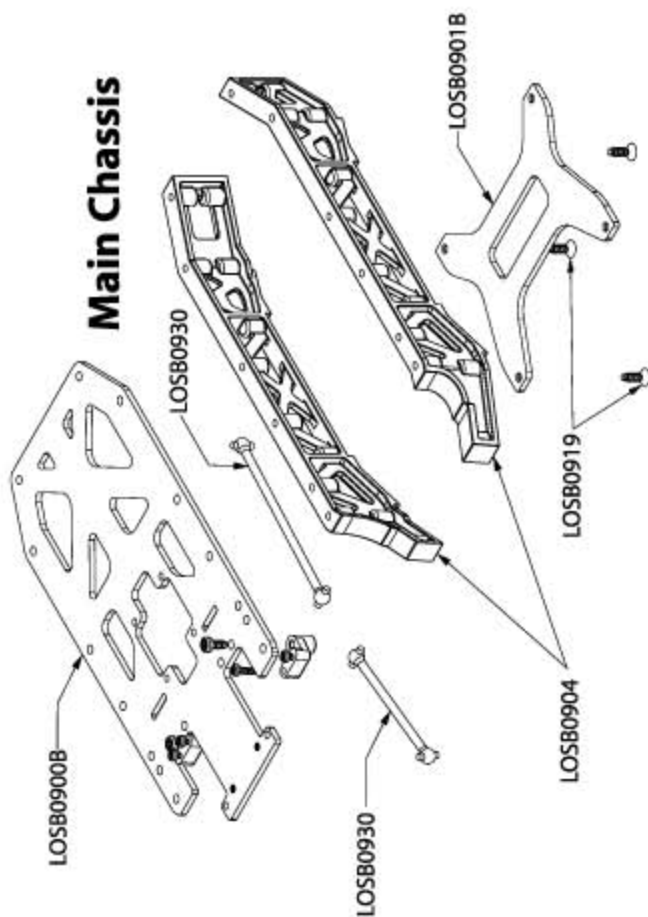

LOS0958	Rear Shock Springs "Green" (2)	\$2.50
LOS0969	20T Pinion Gear Set (2) - 370 Motor	\$5.00
LOS0970	22T Pinion Gear Set (2) - 370 Motor	\$5.00
LOS0986	Monster Truck Tires (Pr)	\$5.99
LOS0999	Monster Truck Wheels/Tires Mounted (4).....	\$28.99
LOS1048	Body Clips (10)	\$1.50
LOS1051	Ball Studs - Std.	\$5.00
LOS1052	Ball Studs - Long (4)	\$2.50
LOS1060	Center Transmission Bearing Set	\$19.99
LOS1062	Center Transmission Shaft Set	\$6.00
LOS1066	Center Transmission Gear Set	\$3.00
LOS1085	Transmitter Antenna.....	\$6.00
LOS1100	4mmx8mm Bearings (8)	\$14.99
LOS1202	7.2v 1100mAh Ni-MH Battery	\$39.99
LOS1552	1/18th Rammunition Painted Body w/Stickers.....	\$19.99

OPTIONAL PARTS

LOS0834	370 Motor Heat Sink Set (2)	\$14.99
LOS0836	"Insane" Option Motor Set (2)	\$59.99
LOS0837	"Insane" Options Motor (1)	\$31.99
LOS0838	Dual Motor Conversion Raminator/Rammunition.....	\$18.99
LOS0902	Carbon Fiber Upper Chassis Plate Set	\$39.99
LOS0903	Carbon Fiber Lower Chassis Plate Set	\$34.99
LOS0904C	Chassis Side Rails, Chrome.....	\$8.50
LOS0911C	FR/R Bumper Set, Chrome	\$5.00
LOS0926	Sway Bar Set (Mini-LST)	\$6.50
LOS0941	Fr/R Metal Diff Gear & Housing Set	\$13.99
LOS0945	Aluminum Wheel Hex & Pin Set (4)	\$11.00
LOS0955	FR/R Springs, Soft: White (4)	\$5.00
LOS0956	FR/R Springs, Firm: Blue (4)	\$5.00
LOS0960	Shock Body and ADJ. Set, Alum, Red (4).....	\$21.99
LOS0961	Shock Shaft Set, Ti-Ni (4).....	\$13.99
LOS0972	24T Pinion Gear Set (2) - 370 Motor	\$5.00
LOS0973	25T Pinion Gear Set (2) - 370 Motor	\$5.00
LOS0980	Monster Truck Wheels (Chrome)(4)MRAM,MLST/2	\$13.99
LOS1244	CV-Driveshaft Set (Pr).....	\$19.99
LOS1250	Viscous Diff Conversion Set (2)	\$68.99
LOS1374	1/18th Raminator Painted Body w/Stickers	\$19.99

Servo/Steering Assembly

Battery Tray

Main Chassis

Rear Suspension

Front Suspension

Shock Assembly

Pinion, Spur Gear Slipper Assembly

Center Gear Box Assembly