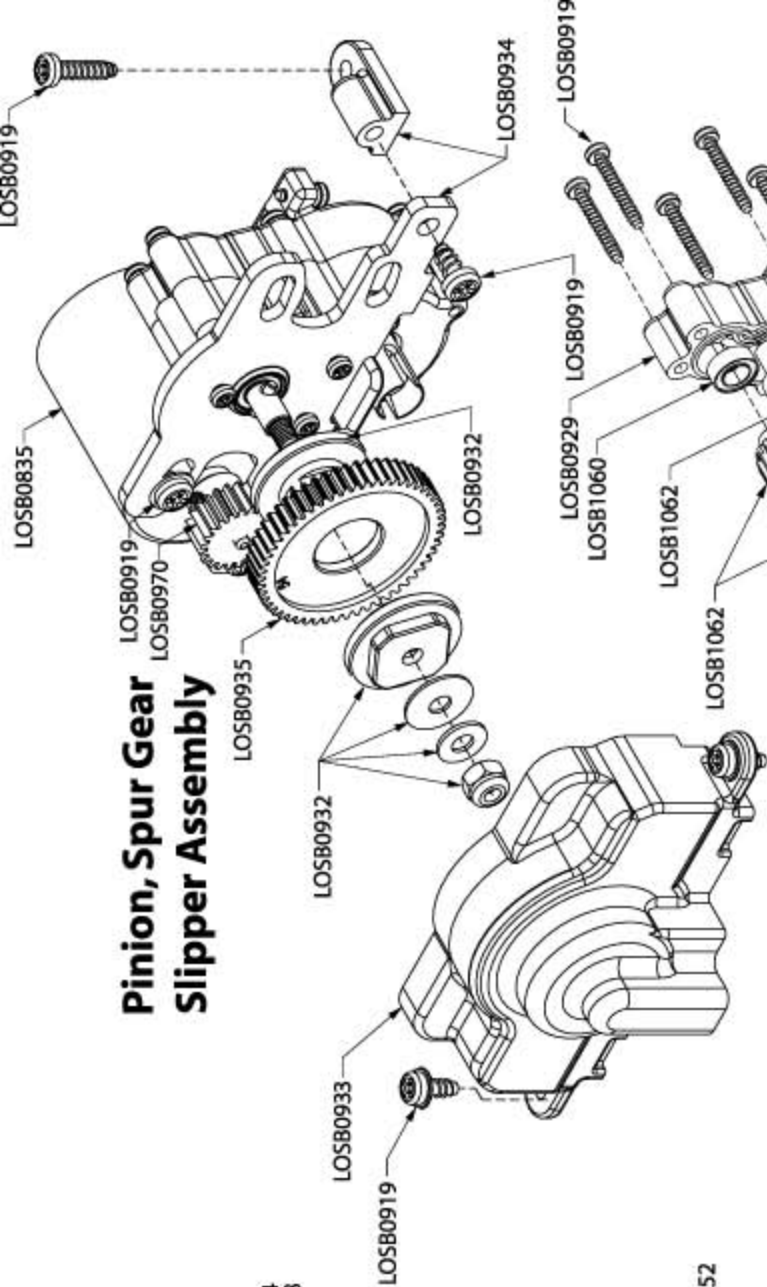

OPTIONAL PARTS

LOS0834	370 Motor Heat Sink Set (2)	\$14.99
LOS0836	"Insane" Option Motor Set (2)	\$59.99
LOS0837	"Insane" Options Motor (1)	\$31.99
LOS0838	Dual Motor Conversion Raminator/Rammunition.....	\$18.99
LOS0902	Carbon Fiber Upper Chassis Plate Set	\$39.99
LOS0903	Carbon Fiber Lower Chassis Plate Set	\$34.99
LOS0904C	Chassis Side Rails, Chrome.....	\$8.50
LOS0911C	FR/R Bumper Set, Chrome	\$5.00
LOS0926	Sway Bar Set (Mini-LST)	\$6.50
LOS0941	Fr/R Metal Diff Gear & Housing Set	\$13.99
LOS0945	Aluminum Wheel Hex & Pin Set (4)	\$11.00
LOS0955	FR/R Springs, Soft: White (4)	\$5.00
LOS0956	FR/R Springs, Firm: Blue (4)	\$5.00
LOS0960	Shock Body and ADJ. Set, Alum, Red (4).....	\$21.99
LOS0961	Shock Shaft Set, Ti-Ni (4).....	\$13.99
LOS0972	24T Pinion Gear Set (2) - 370 Motor	\$5.00
LOS0973	25T Pinion Gear Set (2) - 370 Motor	\$5.00
LOS0980	Monster Truck Wheels (Chrome)(4)MRAM,MLST/2	\$13.99
LOS1244	CV-Driveshaft Set (Pr).....	\$19.99
LOS1250	Viscous Diff Conversion Set (2)	\$68.99
LOS1374	1/18th Raminator Painted Body w/Stickers	\$19.99

Servo/Steering Assembly

Battery Tray

Main Chassis

Rear Suspension

Front Suspension

Shock Assembly

Pinion, Spur Gear Slipper Assembly

Center Gear Box Assembly