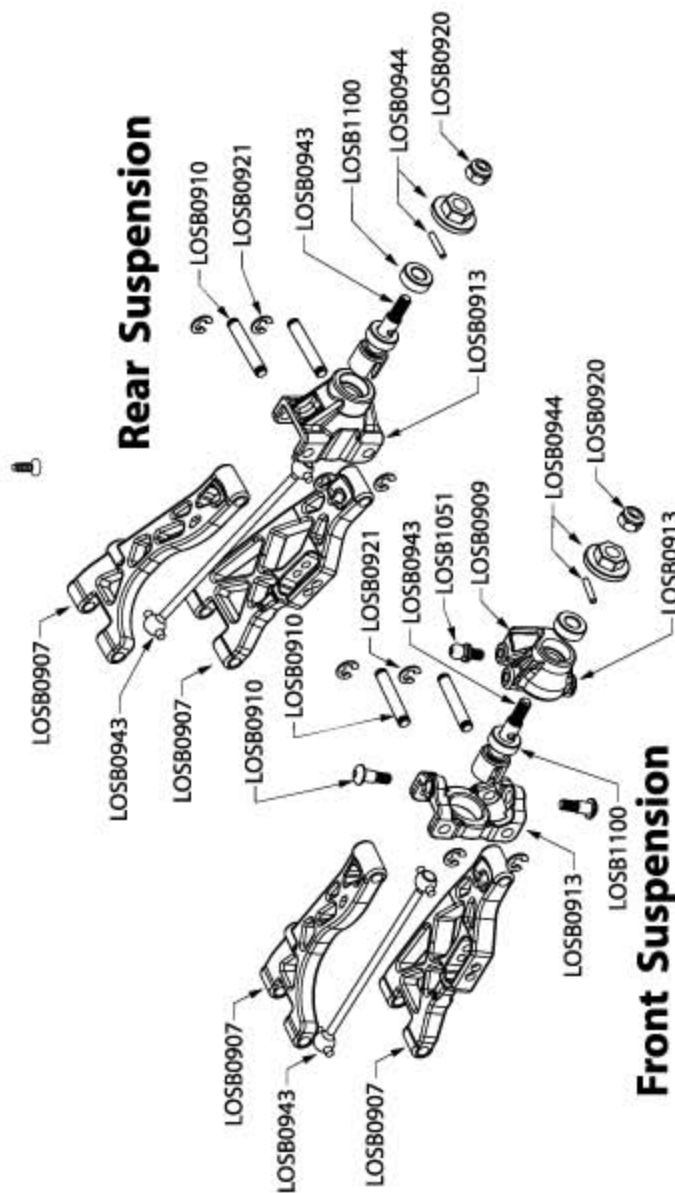

OPTIONAL PARTS

LOS0834	370 Motor Heat Sink Set (2)	\$14.99
LOS0836	"Insane" Option Motor Set (2)	\$59.99
LOS0837	"Insane" Options Motor (1)	\$31.99
LOS0838	Dual Motor Conversion Raminator/Rammunition.....	\$18.99
LOS0902	Carbon Fiber Upper Chassis Plate Set	\$39.99
LOS0903	Carbon Fiber Lower Chassis Plate Set	\$34.99
LOS0904C	Chassis Side Rails, Chrome.....	\$8.50
LOS0911C	FR/R Bumper Set, Chrome	\$5.00
LOS0926	Sway Bar Set (Mini-LST)	\$6.50
LOS0941	Fr/R Metal Diff Gear & Housing Set	\$13.99
LOS0945	Aluminum Wheel Hex & Pin Set (4)	\$11.00
LOS0955	FR/R Springs, Soft: White (4)	\$5.00
LOS0956	FR/R Springs, Firm: Blue (4)	\$5.00
LOS0960	Shock Body and ADJ. Set, Alum, Red (4).....	\$21.99
LOS0961	Shock Shaft Set, Ti-Ni (4).....	\$13.99
LOS0972	24T Pinion Gear Set (2) - 370 Motor	\$5.00
LOS0973	25T Pinion Gear Set (2) - 370 Motor	\$5.00
LOS0980	Monster Truck Wheels (Chrome)(4)MRAM,MLST/2	\$13.99
LOS1244	CV-Driveshaft Set (Pr).....	\$19.99
LOS1250	Viscous Diff Conversion Set (2)	\$68.99
LOS1374	1/18th Raminator Painted Body w/Stickers	\$19.99

Servo/Steering Assembly

Battery Tray

Main Chassis

Rear Suspension

Front Suspension

Shock Assembly

Pinion, Spur Gear Slipper Assembly

Center Gear Box Assembly