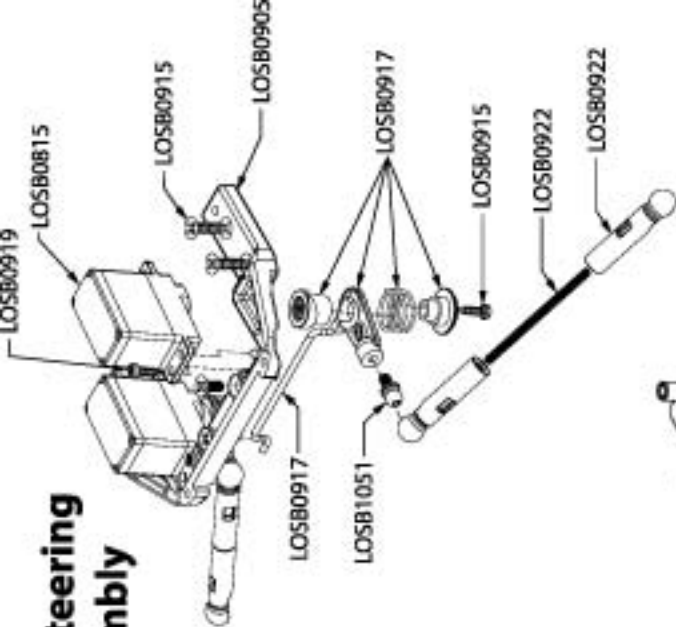

Servo/Steering Assembly