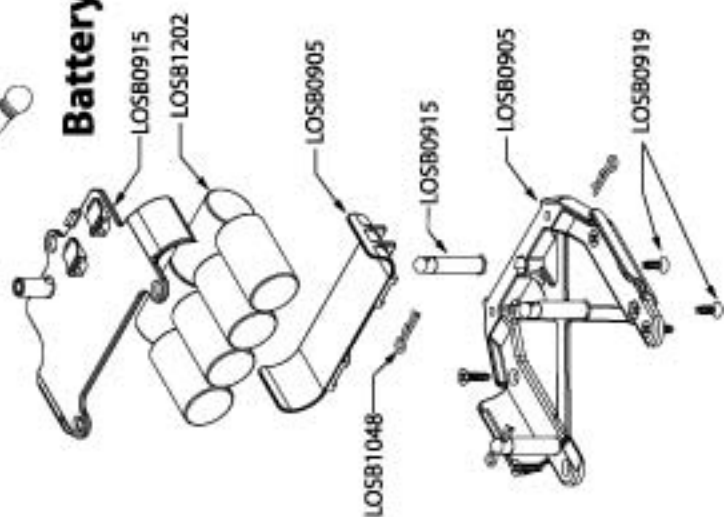

Battery Tray