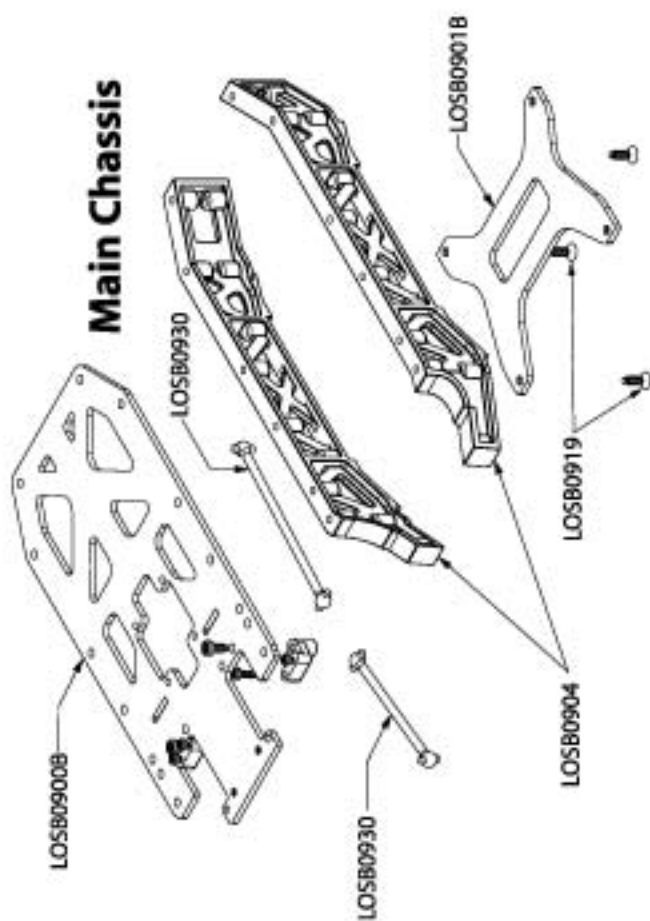

Main Chassis