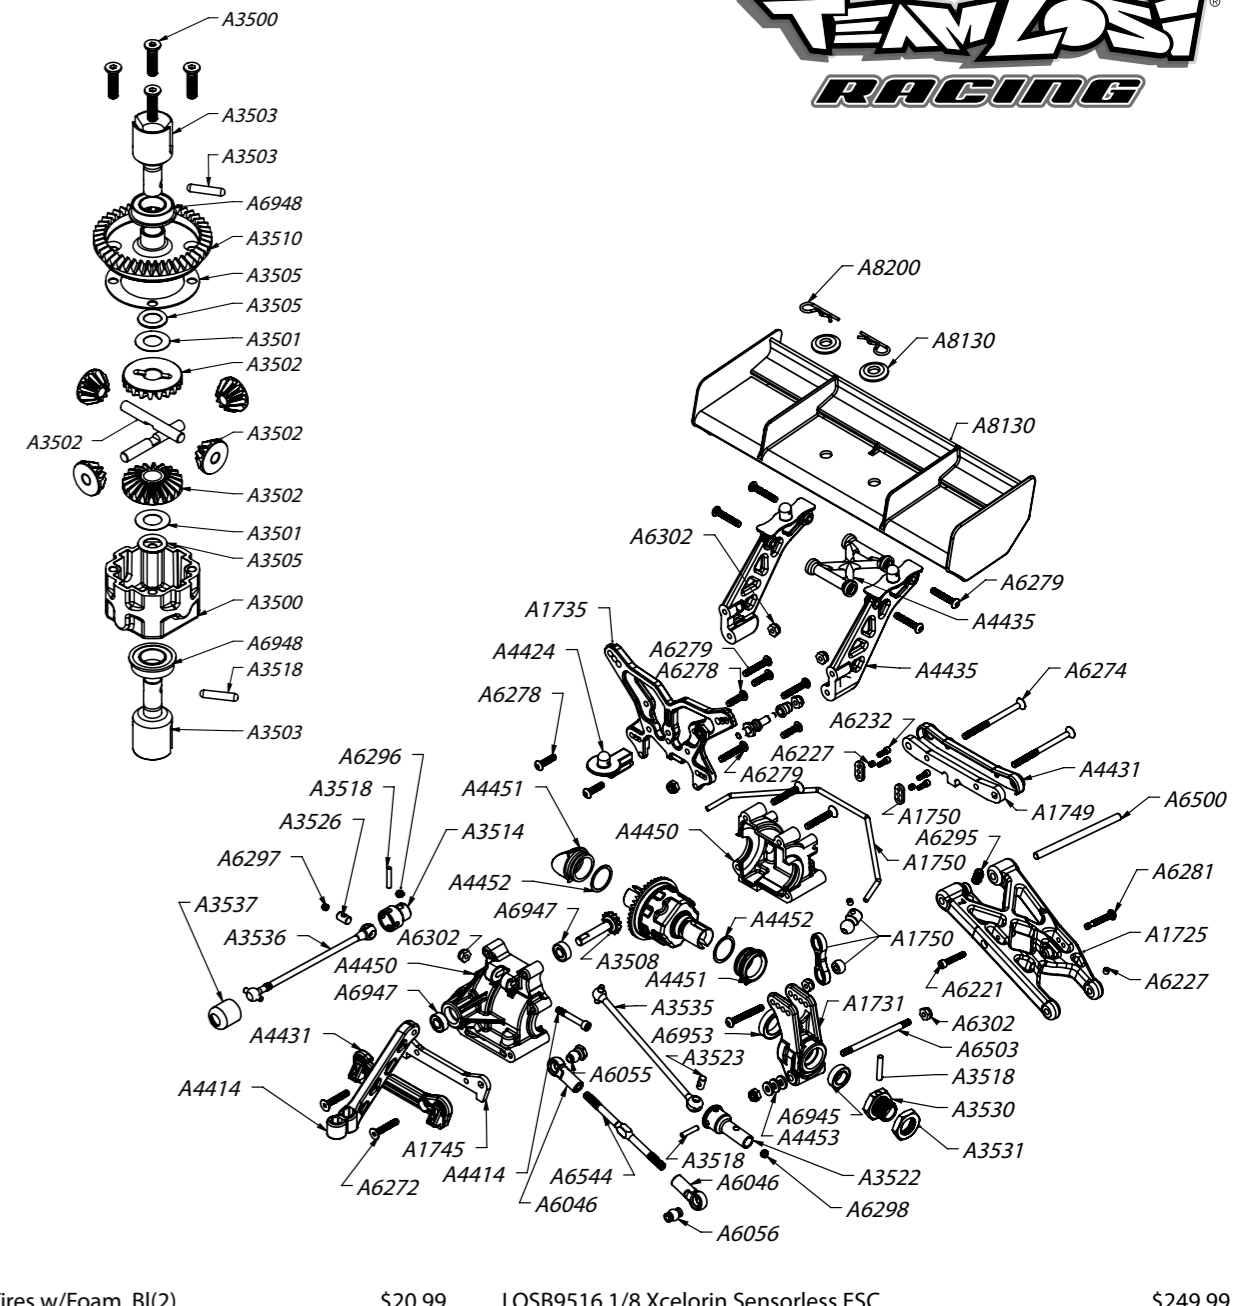

Rear Differential

LOSB9516 1/8 Xcelorin Sensorless ESC	$249.99
LOSB9556 1/8 Xcelorin ESC/Motor Combo, 1300Kv	$449.99
LOSB9557 1/8 Xcelorin ESC/Motor Combo, 1700Kv	$449.99
LOSB9620 EC5 Device Connector (2)	$7.99
LOSB9621 EC5 Battery Connector (2)	$7.99
LOSB9622 EC5 Device/BattConnector Set (2)	$7.99
LOSB9834 18.5v 4000mAh 5S 25C LiPo, Hard Case	$369.99
LOSB9864 14.8V 5000mAh 4S 25C LiPo, Hard case	$299.99
LOSA1708 Aluminum Front Spindles	$49.99
LOSA1711 Aluminum Front Spindle Carriers	$54.99
LOSA1721 Arm Guards: 8B	$4.99
LOSA1732 Rear Hubs, Aluminum:8B,8T 2.0	$54.99
LOSA1743 Rear Outer Hinge Pin Brace 3.5T/3A	$14.99
LOSA1746 Rear Outer Hinge Pin Brace 3T/2A	$14.99
LOSA1747 Rear Outer Hinge Pin Brace 2T/2A	$14.99
LOSA1748 Rear Outer Hinge Pin Brace 2T/3A	$14.99
LOSA1754 Adj Fr Hinge PinBrace/Inserts: 8B/8T/2.0	$42.99
LOSA1755 Adj R Hinge PinBracew/Inserts: 8B/8T/2.0	$42.99
LOSA3532 Wheel Hexes(4) + 2mm Wider: 8B, 8T	$14.99
LOSA3533 WheelHexes(4)+1/2" Wider: 8B, 8T	$18.99
LOSA3553 Fr/R HD Lightened Outdrve Set(2): 8B, 8T	$18.99
LOSA3554 Center HD Lightened Diff Outdrives (2)	$18.99
LOSA3560 43T Spur Gear, Plastic	$9.99
LOSA3561 44T Spur Gear, Plastic	$9.99
LOSA3570 1.0 Module Pitch Pinion Gear, 8E, 10T	$9.99

Electronics

LOSB9353 Heatsink: 1/8 Xcelorin	$12.99
LOSB9358 Rubber Grommets: 1/8 Xcelorin ESC	$2.99
LOSB9359 Case and Hardware; 1/8 Xcelorin ESC	$7.99
LOSB9363 Fan: 1/8 Xcelorin ESC	$19.99
LOSB9364 Switch: 1/8 Xcelorin ESC	$9.99
LOSB9368 Signal Wire: 1/8 Xcelorin ESC	$3.99
LOSB9381 4mm Bullet Connector Set (2)	$5.99
LOSB9382 4mm Bullet Connector Male (2)	$5.99
LOSB9383 4mm Bullet Connector Female (2)	$5.99
LOSB9384 Pre-Assembled Battery Lead w/EC5 Connector	$15.99
LOSB9385 Pre-Assembled Motor Leads: 1/8 Xcelorin	$12.99
LOSB9420 1/8 Xcelorin S BL Motor, 1300Kv	$239.99
LOSB9421 1/8 Xcelorin S BL Motor, 1700Kv	$239.99
LOSB9422 1/8 Xcelorin S BL Motor, 2100Kv	$239.99