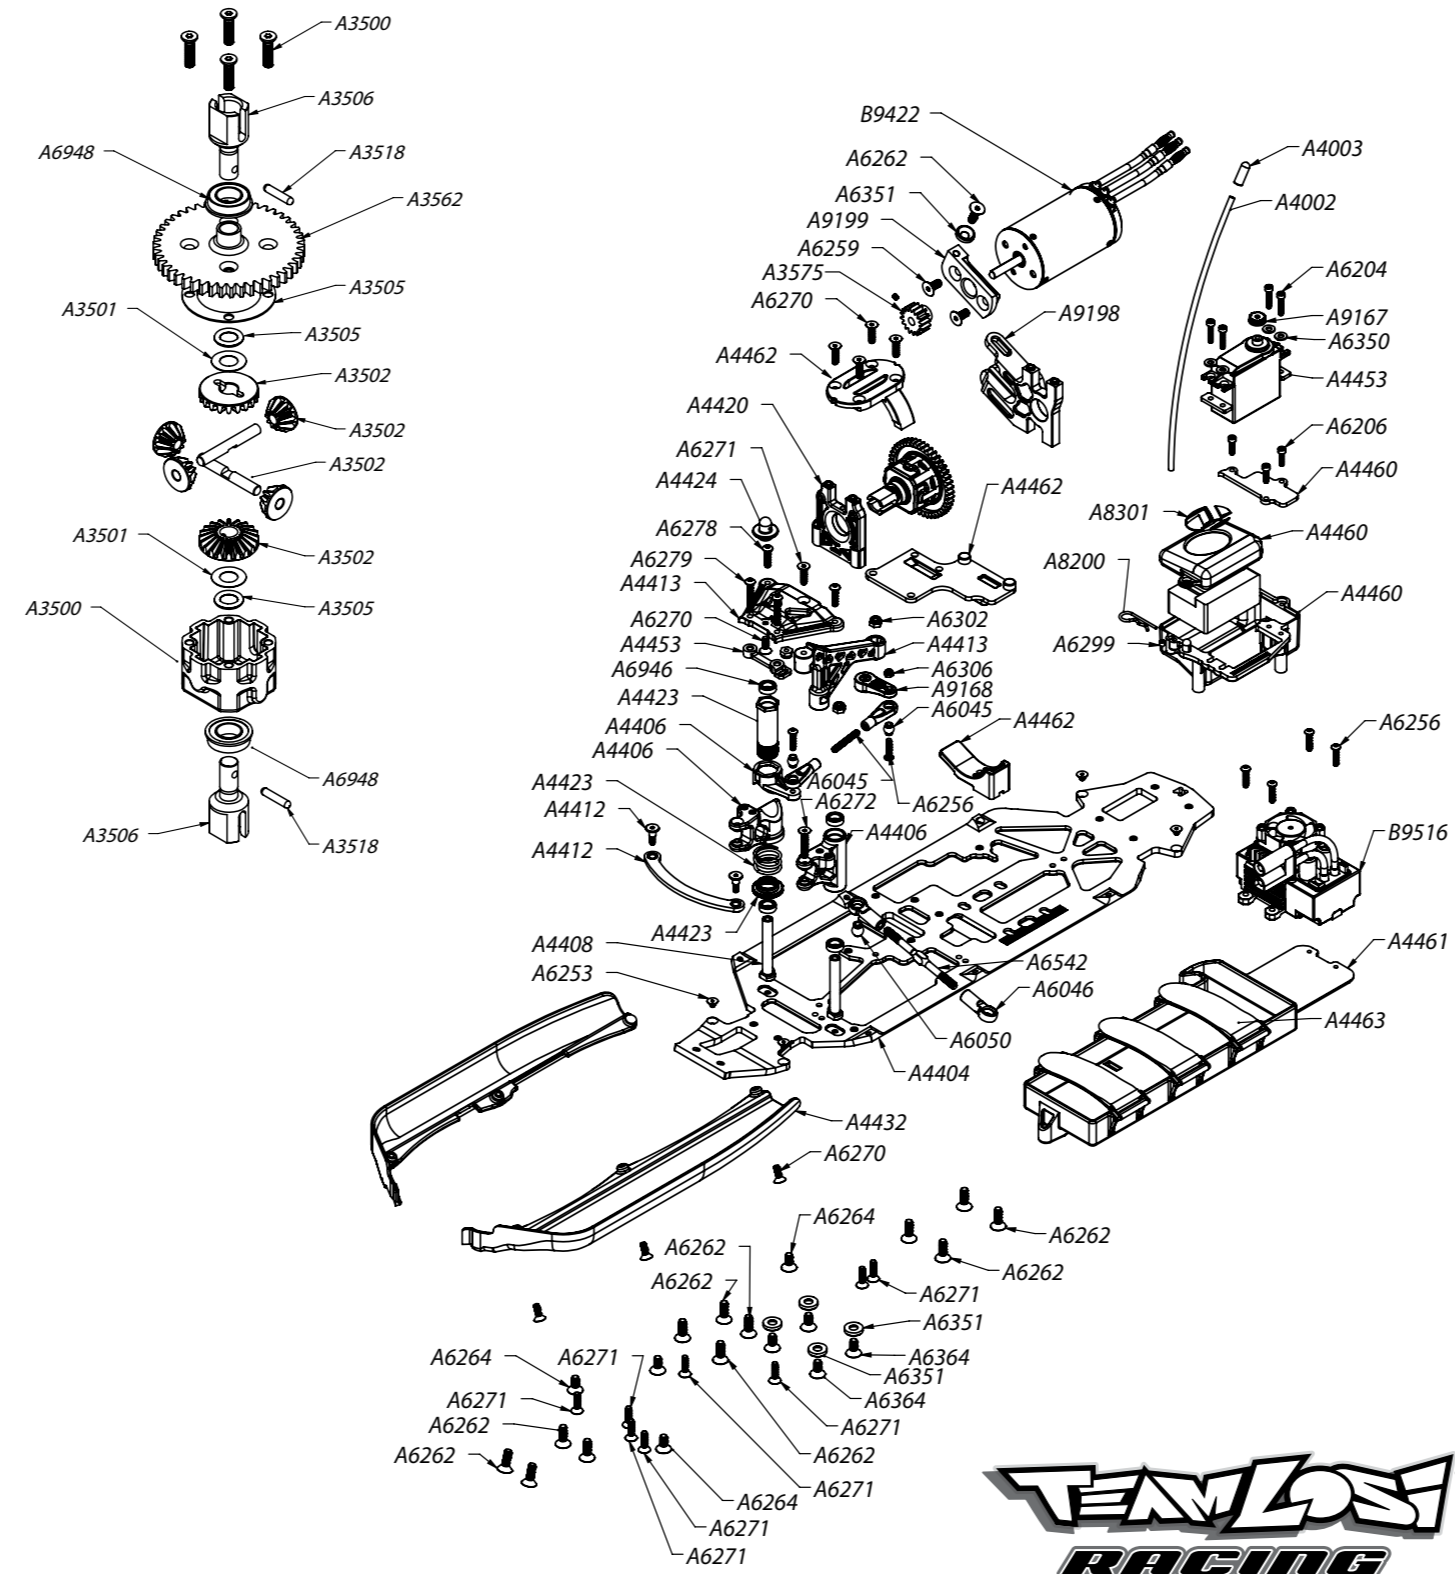

Center Differential

LOSA6271 5-40 x 1/2" Flat Head Screws (10)	$2.99
LOSA6272 5-40 x 3/4" Flat Head Screws (10)	$3.99
LOSA6273 5-40 x 7/8" Flat Head Screws (4)	$3.50
LOSA6274 5-40 x 1" Flat Head Screws (2)	$4.49
LOSA6275 5-40 X 5/8" Flat Head Screws (10)	$3.99
LOSA6278 5-40 x 1/2" Button Head Screws (8)	$4.49
LOSA6279 5-40 x 3/4" Button Head Screws (8)	$4.49
LOSA6280 5-40 x 1" Button Head Screws (4)	$2.99
LOSA6281 5-40x20mm Button Head Screws(10)	$5.99
LOSA6295 10-32 x 3/8" Oval Point Set Screws (4)	$3.49
LOSA6296 8-32 x 1/8" Flat Point Set Screws (8)	$3.49
LOSA6297 5-40 x 1/8" Flat Point Set Screws (8)	$2.99
LOSA6298 8-32 x 1/8" Cup Point Set Screws (8)	$2.99
LOSA6299 5-40 x 1/8" Cup Point Set Screws (8)	$2.99
LOSA6302 5-40 Lock Nuts - Steel	$1.99
LOSA6306 4-40 Aluminum Mini Nuts	$4.99
LOSA6311 8-32 Steel Lock Nuts (10)	$2.49
LOSA6350 #4 and 1/8" Hardened Washers	$2.99
LOSA6351 #8 Countersink Washers (8)	$4.99
LOSA6500 Hinge Pins 4 x 66mm TiN (2)	$12.99
LOSA6501 Hinge Pins 4 x 21mm TiN	$9.99
LOSA6503 Outer Hinge Pins, 3.5mm: 8B 2.0	$5.99
LOSA6542 Turnbuckles 4mm x 60mm w/Ends	$7.99
LOSA6544 Turnbuckles 4mmx70mm w/Ends: 8B 2.0	$7.99
LOSA6945 8x14x4 Rubber Sealed BB	$13.99
LOSA6946 6x10x3 Rubber Sealed BB	$13.99
LOSA6947 5x11x4 Rubber Sealed BB	$13.99
LOSA6948 8x14x4 Flanged Rubber Sealed BB	$17.99
LOSA6953 1/2" x 3/4" Sealed BB	$11.99
LOSA7751 1/8 Buggy Dish Wheels, Yellow - 4ea	$19.99