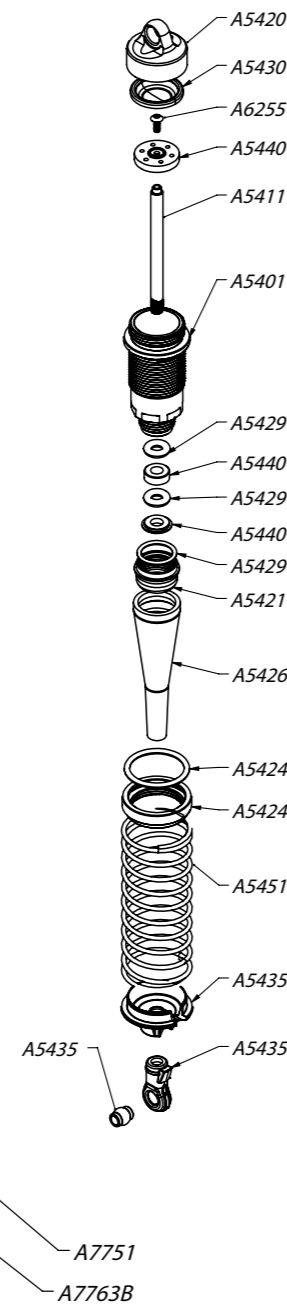

Front Shock

LOSA5451 15mm Springs 2.3" x 4.4 Rate Silver	$9.99
LOSA5458 15mm Springs 3.1" x 3.1 Rate Green	$9.99
LOSA6044 HD Rod Ends & Balls	$6.99
LOSA6045HD Steering Link Set: 8B 2.0	$3.99
LOSA6046 4mm Rod End Set	$3.99
LOSA6050 Steering Ball Set 6.8mm	$5.99
LOSA6055 Suspension Balls 6.8mm Flanged; 8B 2.0	$8.99
LOSA6056 Suspension Balls 6.8mm: 8B 2.0	$6.99
LOSA6057 Inserts, Camber Stand Offs: 8B,2.0	$7.99
LOSA6204 4-40 x 1/2" Caphead Screws (10)	$1.99
LOSA6206 4-40 x 3/8" Caphead Screws (10)	$1.99
LOSA6221 4-40 x 5/8" Caphead Screws (10)	$1.99
LOSA6227 4-40 Hardened Set Screws	$2.49
LOSA6228 5-40 Hardened Set Screws	$2.49
LOSA6232 2-56 x 1/4" Caphead Screws (10)	$4.99
LOSA6240 5-40 x 1/2" Caphead Screws (10)	$2.99
LOSA6253 4-40 x 4mm Droop Screw	$7.99
LOSA6255 2-56 x 1/4" Button Head Screws (10)	$2.99
LOSA6256 4-40 x 1/2" Button Head Screws (10)	$1.99
LOSA6259 4mmx12mm Flat Head Screws	$2.99
LOSA6262 8-32 x 1/2" Flat Head Screws (10)	$2.99
LOSA6263 8-32 x 3/4" Button Head Screws (10)	$8.99
LOSA6264 8-32 x 3/8" Flat Head Screws (10)	$2.99
LOSA6270 5-40 x 3/8" Flat Head Screws (10)	$2.99