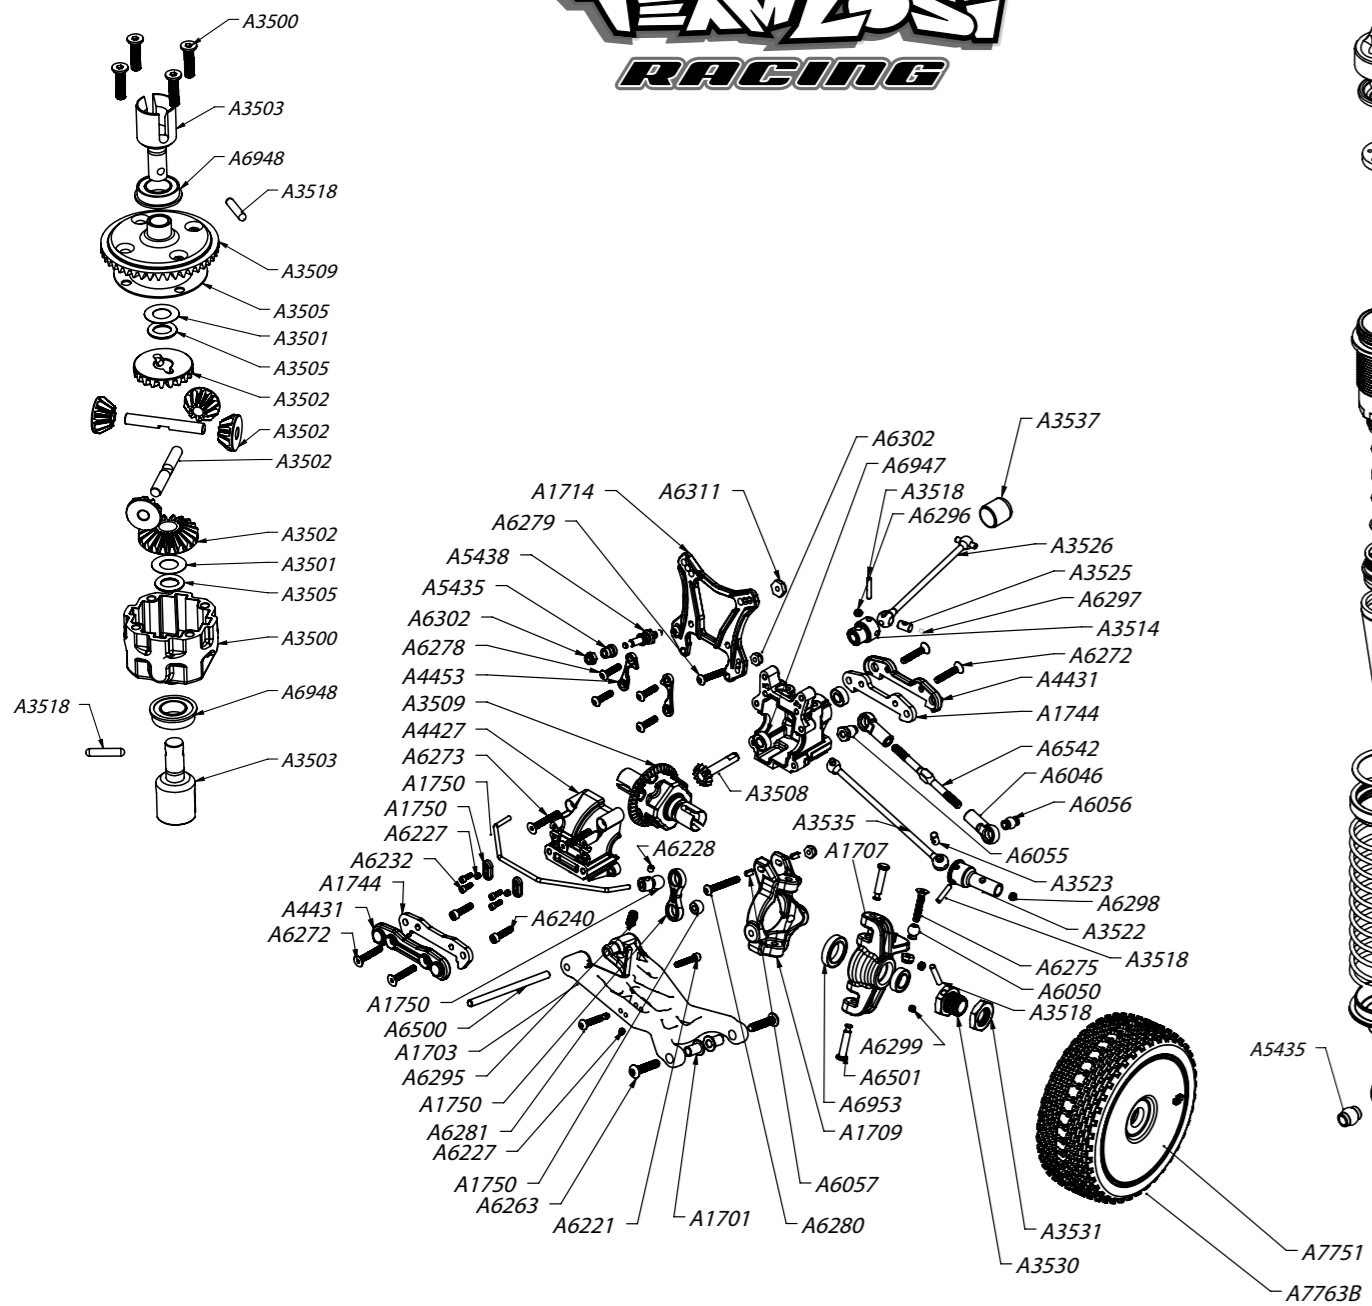

Front Differential

LOSA4432 Chassis Guard Set: 8B 2.0	\$11.99
LOSA4435 Wing Mount Set	\$9.99
LOSA4450 Rear Gearbox Set: 8B 2.0	\$12.99
LOSA4451 Rear Gearbox Locking Inserts: 8B 2.0	\$3.99
LOSA4452 Gearbox Shims: 8B 2.0	\$3.99
LOSA4453 Chassis Spacer/Cap Set: 8B 2.0	\$4.99
LOSA4460 8ight E Radio Tray & Hardware	\$11.99
LOSA4461 8E: Battery Tray	\$11.99
LOSA4462 8E: Motor Brace and Diff Plates	\$15.99
LOSA4463 8E: Battery Straps	\$11.99
LOSA5401 15mm Shock Body 42.6mm	\$29.99
LOSA5403 15mm Shock Body 50.5mm	\$29.99
LOSA5411 15mm Shock Shaft 4x50mm	\$9.99
LOSA5413 15mm Shock Shaft 4x57mm	\$9.99
LOSA5419 15mm Shock Tool Set	\$5.99
LOSA5420 15mm Shock Caps Top - 2	\$17.99
LOSA5421 15mm Shock Caps Bottom - 2	\$10.99
LOSA5424 15mm Shock Adjuster Nuts - 4	\$19.99
LOSA5426 15mm Shock Boot Set 4	\$6.99
LOSA5429 Shock O-ring Set	\$3.99
LOSA5430 15mm Shock Bladders 4	\$4.99
LOSA5435 15mm Shock Ends, Cups & Bushings: 8B 2.0	\$8.99
LOSA5438 Shock Stand Offs	\$11.99
LOSA5440 15mm Shock Piston & Guide Set - 2	\$8.99
LOSA5451 15mm Springs 2.3" x 4.4 Rate Silver	\$9.99
LOSA5458 15mm Springs 3.1" x 3.1 Rate Green	\$9.99
LOSA6044 HD Rod Ends & Balls	\$6.99
LOSA6045HD Steering Link Set: 8B 2.0	\$3.99
LOSA6046 4mm Rod End Set	\$3.99
LOSA6050 Steering Ball Set 6.8mm	\$5.99
LOSA6055 Suspension Balls 6.8mm Flanged; 8B 2.0	\$8.99
LOSA6056 Suspension Balls 6.8mm: 8B 2.0	\$6.99
LOSA6057 Inserts, Camber Stand Offs: 8B,2.0	\$7.99
LOSA6204 4-40 x 1/2" Caphead Screws (10)	\$1.99
LOSA6206 4-40 x 3/8" Caphead Screws (10)	\$1.99
LOSA6221 4-40 x 5/8" Caphead Screws (10)	\$1.99
LOSA6227 4-40 Hardened Set Screws	\$2.49
LOSA6228 5-40 Hardened Set Screws	\$2.49
LOSA6232 2-56 x 1/4" Caphead Screws (10)	\$4.99
LOSA6240 5-40 x 1/2" Caphead Screws (10)	\$2.99
LOSA6253 4-40 x 4mm Droop Screw	\$7.99
LOSA6255 2-56 x 1/4" Button Head Screws (10)	\$2.99
LOSA6256 4-40 x 1/2" Button Head Screws (10)	\$1.99
LOSA6259 4mmx12mm Flat Head Screws	\$2.99
LOSA6262 8-32 x 1/2" Flat Head Screws (10)	\$2.99
LOSA6263 8-32 x 3/4" Button Head Screws (10)	\$8.99
LOSA6264 8-32 x 3/8" Flat Head Screws (10)	\$2.99
LOSA6270 5-40 x 3/8" Flat Head Screws (10)	\$2.99