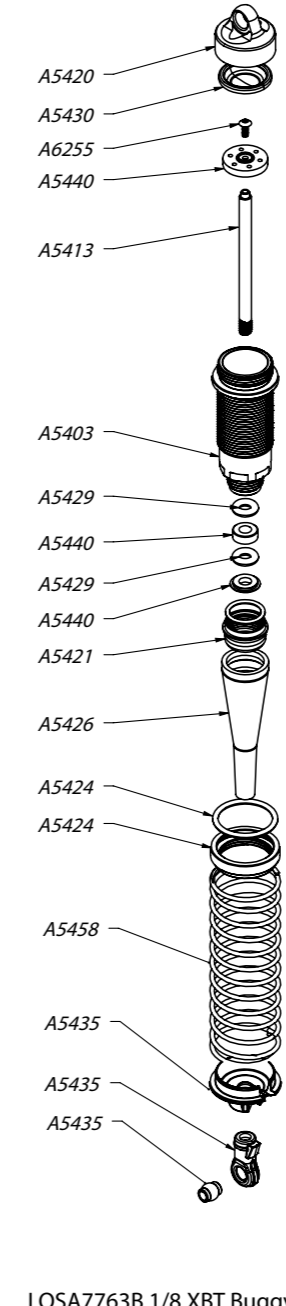

Rear Shock

LOSA7763B 1/8 XBT Buggy Tires w/Foam, Bl(2)	$20.99
LOSA8097 8E Body w/ masks and stickers	$32.99
LOSA8130 8IGHT Wing-Black	$9.99
LOSA8200 Body Clips (12)	$1.49
LOSA8301 TL Bubble Nameplates (4)	$5.99
LOSA8380 8IGHT-E 2.0 Logo Sticker Sheet	$9.99
LOSA8381 Team Losi Racing Large Decal Sheet: 8E 2.0	$9.99
LOSA9167 Servo Arm Inserts	$3.99
LOSA9168 Throttle/Brake Link Set: 8 2.0	$16.99
LOSA9198 Electric Motor Mount: 8E	$31.99
LOSA9199 Electric Motor Adapter: 8E	$9.99
LOSB9353 Heatsink: 1/8 Xcelorin	$12.99
LOSB9358 Rubber Grommets: 1/8 Xcelorin ESC	$2.99
LOSB9359 Case and Hardware; 1/8 Xcelorin ESC	$7.99
LOSB9363 Fan: 1/8 Xcelorin ESC	$19.99
LOSB9364 Switch: 1/8 Xcelorin ESC	$9.99
LOSB9368 Signal Wire: 1/8 Xcelorin ESC	$3.99
LOSB9381 4mm Bullet Connector Set (2)	$5.99
LOSB9382 4mm Bullet Connector Male (2)	$5.99
LOSB9383 4mm Bullet Connector Female (2)	$5.99
LOSB9384 Pre-Assembled Battery Lead w/EC5 Connector	$15.99
LOSB9385 Pre-Assembled Motor Leads: 1/8 Xcelorin	$12.99
LOSB9420 1/8 Xcelorin S BL Motor, 1300Kv	$239.99
LOSB9421 1/8 Xcelorin S BL Motor, 1700Kv	$239.99
LOSB9422 1/8 Xcelorin S BL Motor, 2100Kv	$239.99